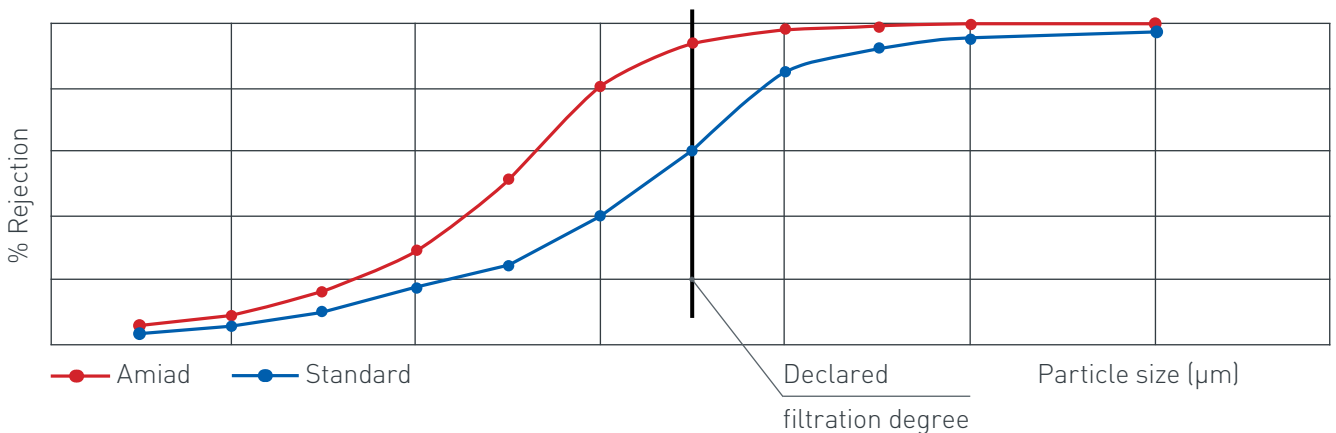

High Filtration Velocity

- Quadrupling the flow without increasing head-loss
- The unique 3D weave effectively increases the number of pores per square centimeter of the screen

Excellent Cleanability

Screen structure designed for optimal cleanability

Amiad's efficient screen cleanability enables the filter to maintain initial dP value, effectively preventing clogging and accumulation of dirt on the screen.

Cleanability in high TSS loads

The above graph shows return to initial dP with dirt load as high as 200 mg/L. Maintaining a low dP has direct impact on energy consumption and downstream flow stability.

Precise Filtration Degree

Filtration degree validated by third party laboratories and verified by internal tests

Comparative filtration efficiency

Comparison between Amiad's fine screen performance and a standard screen with the same declared filtration degree (geometrical pore size). Test performed according to ISO/DIS 16889 (single pass method).