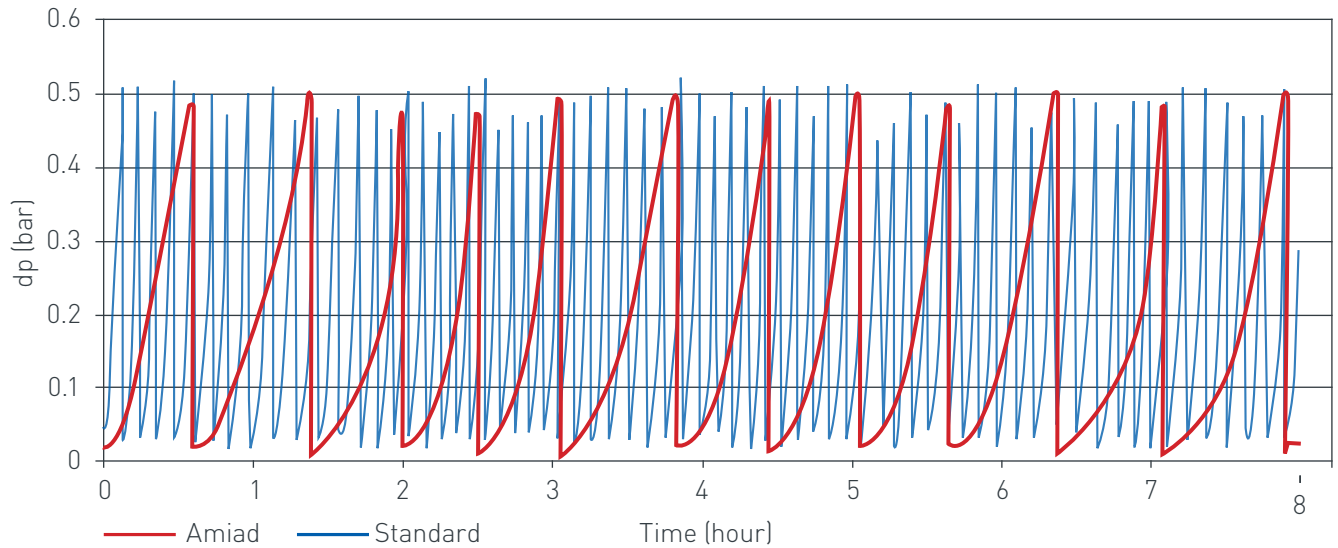

Amiad launches new generation of 10, 20, 30, 40 micron screen elements, enabling higher performance for all Amiad screen products.

Features:

- High dirt holding capacity with long filtration cycles
- High filtration velocity
- Excellent cleanability
- Precise filtration degree
- Reliability & durability

High Dirt Holding Capacity

- Longer filtration cycles
- Lower energy demand (lower average DP)
- Reduced backwash volume
- High recovery rate
- Longer maintenance intervals
- Less wear and tear
- Reduced total operational cost
- Longer filter life span

High Filtration Velocity

- Quadrupling the flow without increasing head-loss
- The unique 3D weave effectively increases the number of pores per square centimeter of the screen

Excellent Cleanability

Screen structure designed for optimal cleanability

Amiad's efficient screen cleanability enables the filter to maintain initial dP value, effectively preventing clogging and accumulation of dirt on the screen.

Cleanability in high TSS loads

The above graph shows return to initial dP with dirt load as high as 200 mg/L. Maintaining a low dP has direct impact on energy consumption and downstream flow stability.