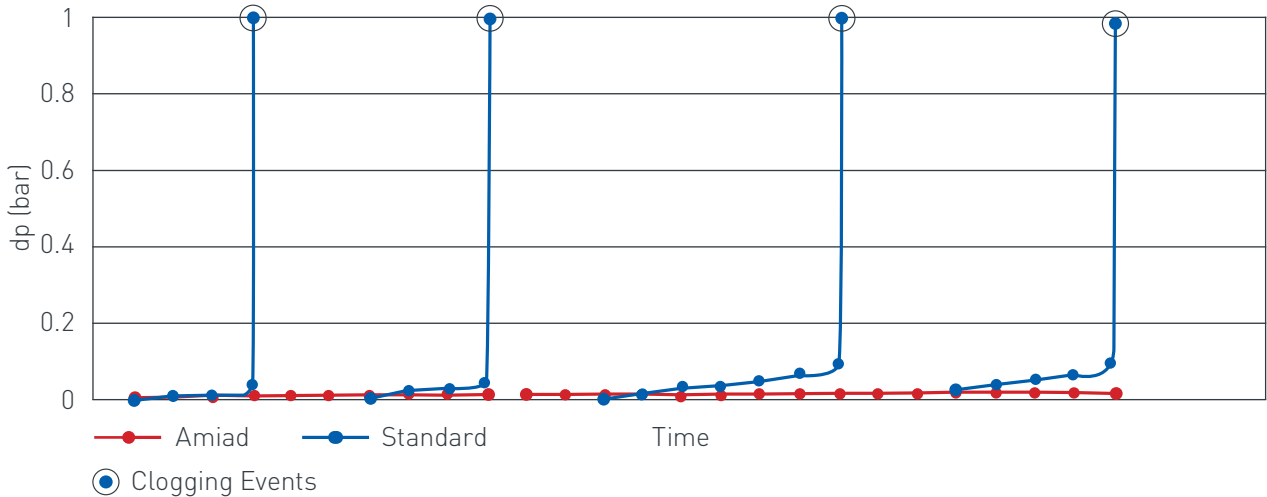

High Filtration Velocity

- Quadrupling the flow without increasing head-loss
- The unique 3D weave effectively increases the number of pores per square centimeter of the screen

Excellent Cleanability

Screen structure designed for optimal cleanability

Amiad's efficient screen cleanability enables the filter to maintain initial dP value, effectively preventing clogging and accumulation of dirt on the screen.

Cleanability in high TSS loads

The above graph shows return to initial dP with dirt load as high as 200 mg/L. Maintaining a low dP has direct impact on energy consumption and downstream flow stability.